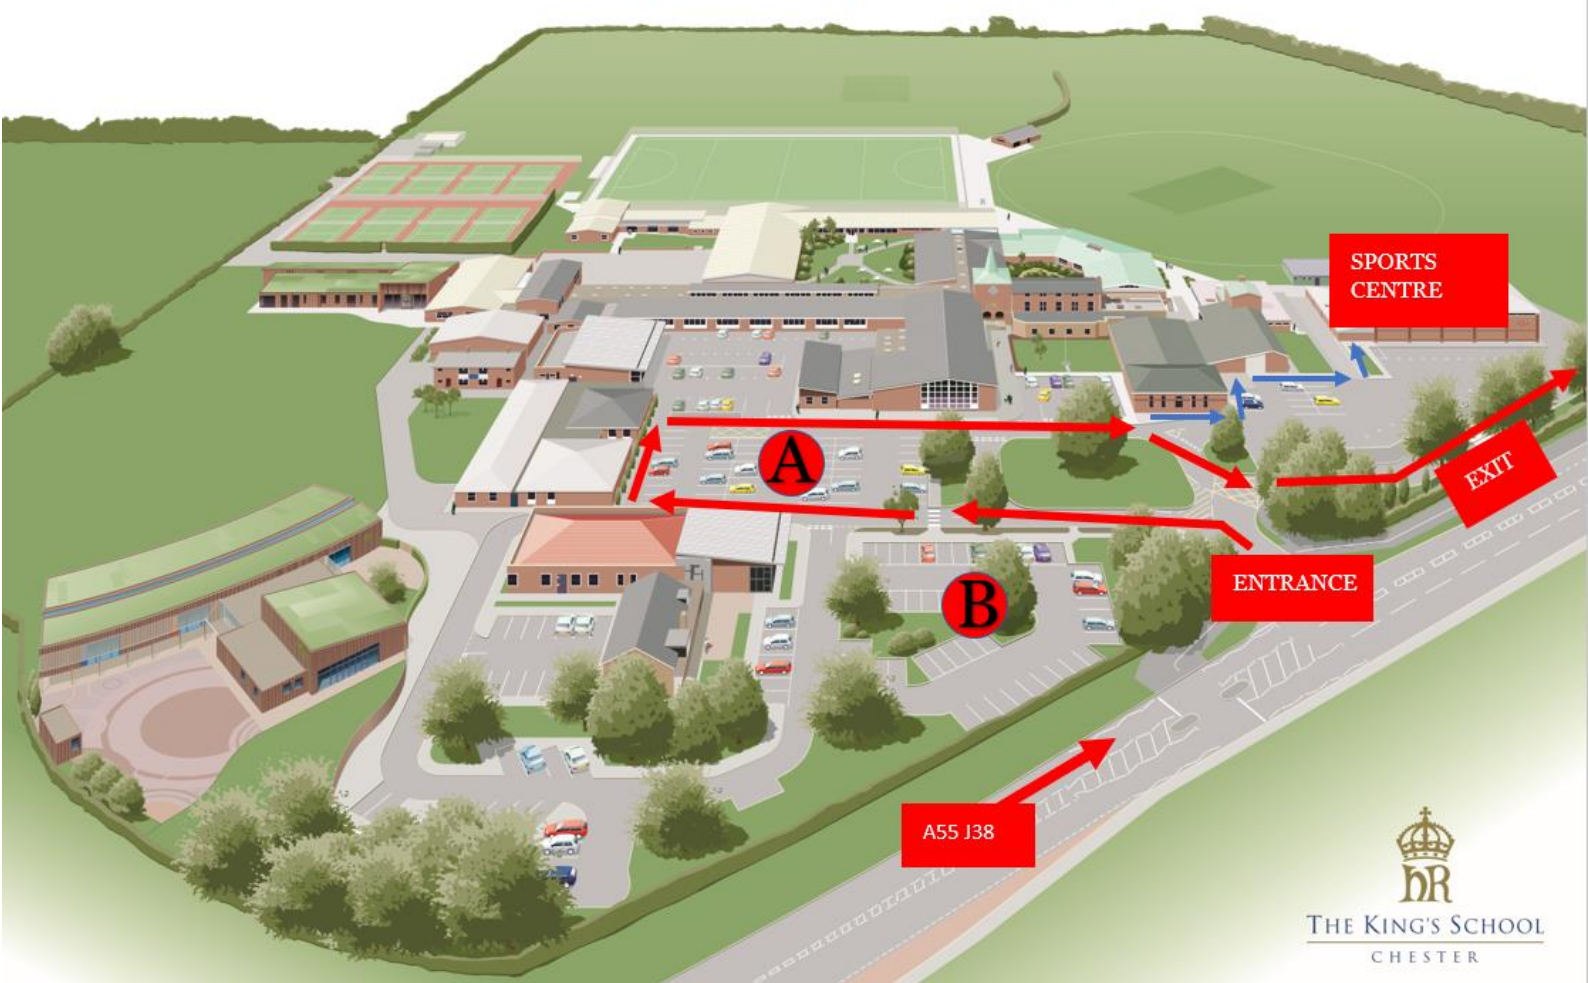

THE KING'S SCHOOL

ADDRESS The King's School, Wrexham Road, Chester, CH4 7QL

PARKING Please use car parks A and B ONLY.

Please follow the red arrows around our one system while parking.

Once parked, follow the blue arrows on foot to arrive at the Kings Sports Centre.